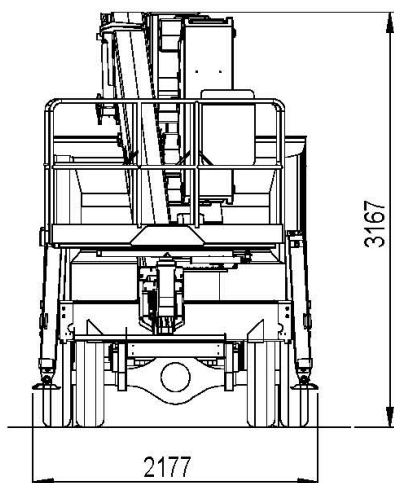

GDX 28
AERIAL PLATFORM

M Double Pantograph GDX 28

6.5 t
14330 lbs

REV. 10/2015

HYDRAULIC PROPORTIONAL

Manotti S.r.l.
Via D. Marchesi, 2/b — 42022 Boretto (RE) Italy
Tel. +39 0522 965590 - Fax +39 0522 015169
info@manotti.eu — sales@manotti.eu
www.manotti.eu