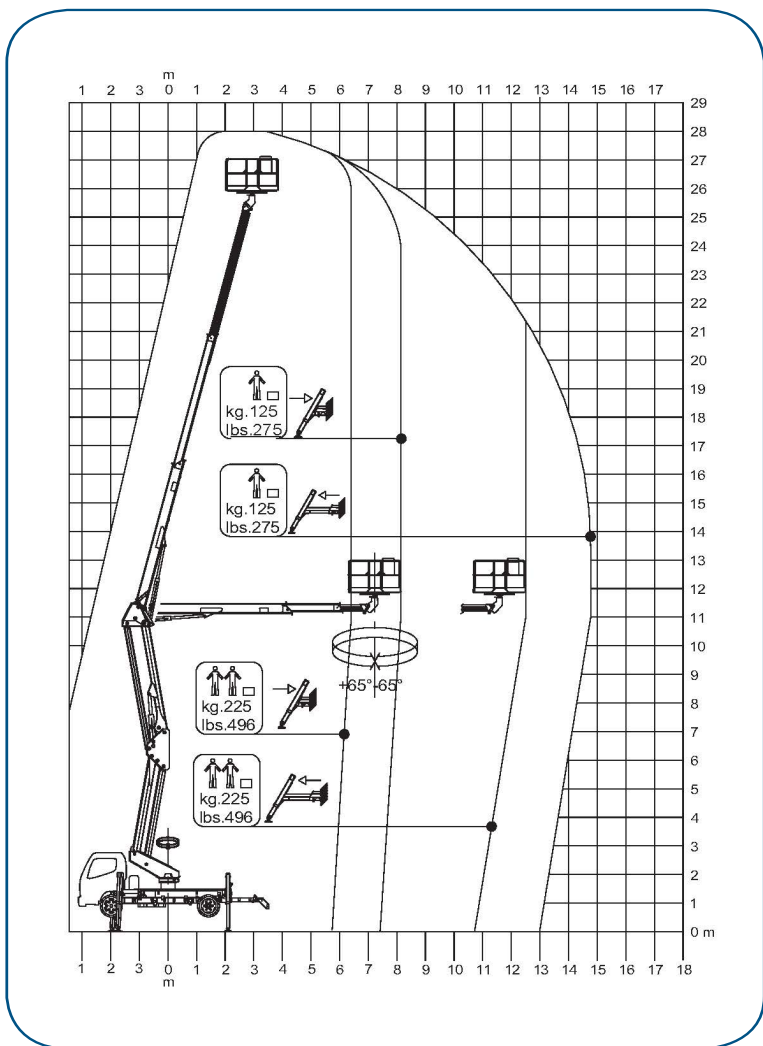

GDX 28
AERIAL PLATFORM

M Double Pantograph GDX 28

6.5 t
14330 lbs

REV. 10/2015

HYDRAULIC PROPORTIONAL

Manotti S.r.l.
Via D. Marchesi, 2/b — 42022 Boretto (RE) Italy
Tel. +39 0522 965590 - Fax +39 0522 015169
info@manotti.eu — sales@manotti.eu
www.manotti.eu