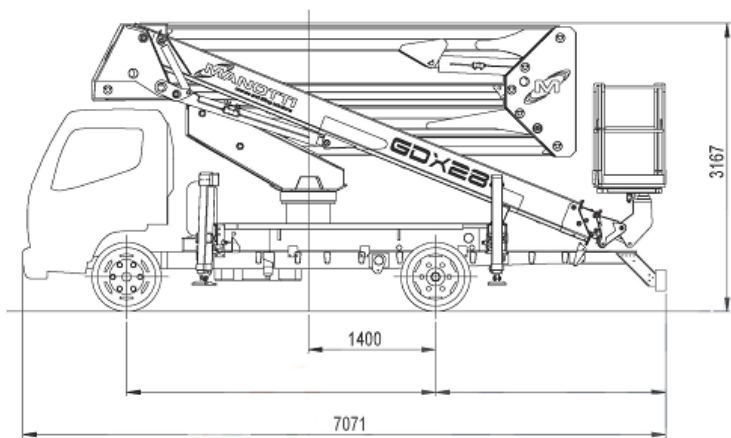

GDX 28
AERIAL PLATFORM

M Double Pantograph GDX 28

6.5 t
14330 lbs

REV. 10/2015

HYDRAULIC PROPORTIONAL

Manotti S.r.l.
Via D. Marchesi, 2/b — 42022 Boretto (RE) Italy
Tel. +39 0522 965590 - Fax +39 0522 015169
info@manotti.eu — sales@manotti.eu
www.manotti.eu